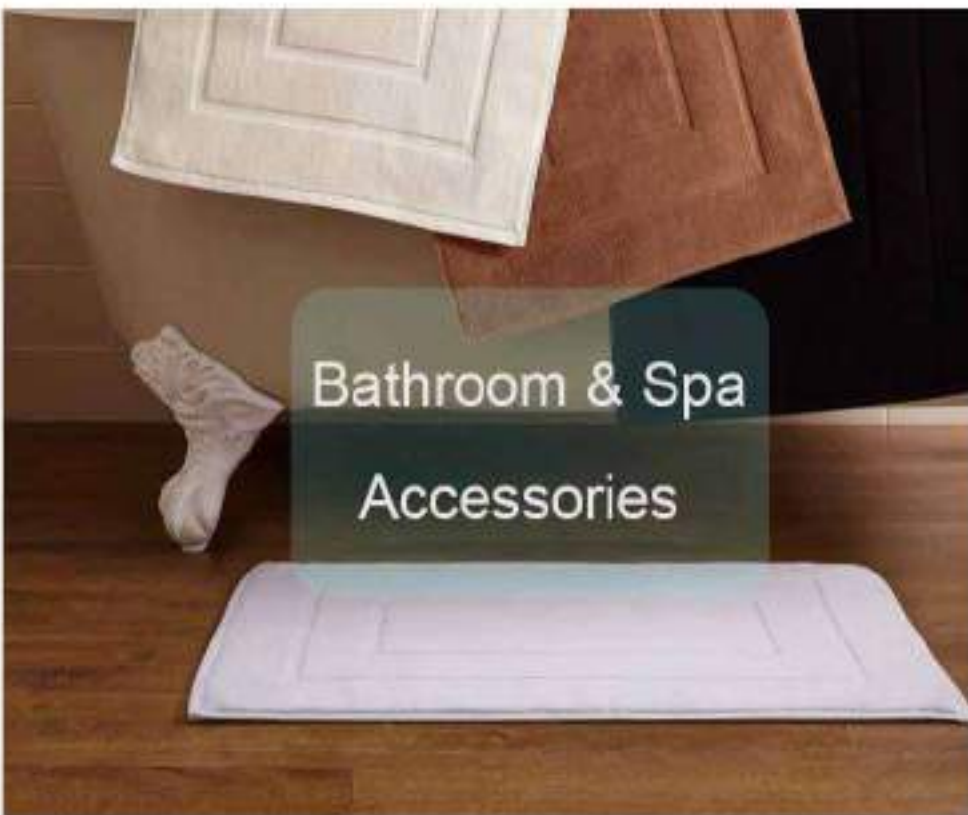

Bathroom & Spa
Accessories